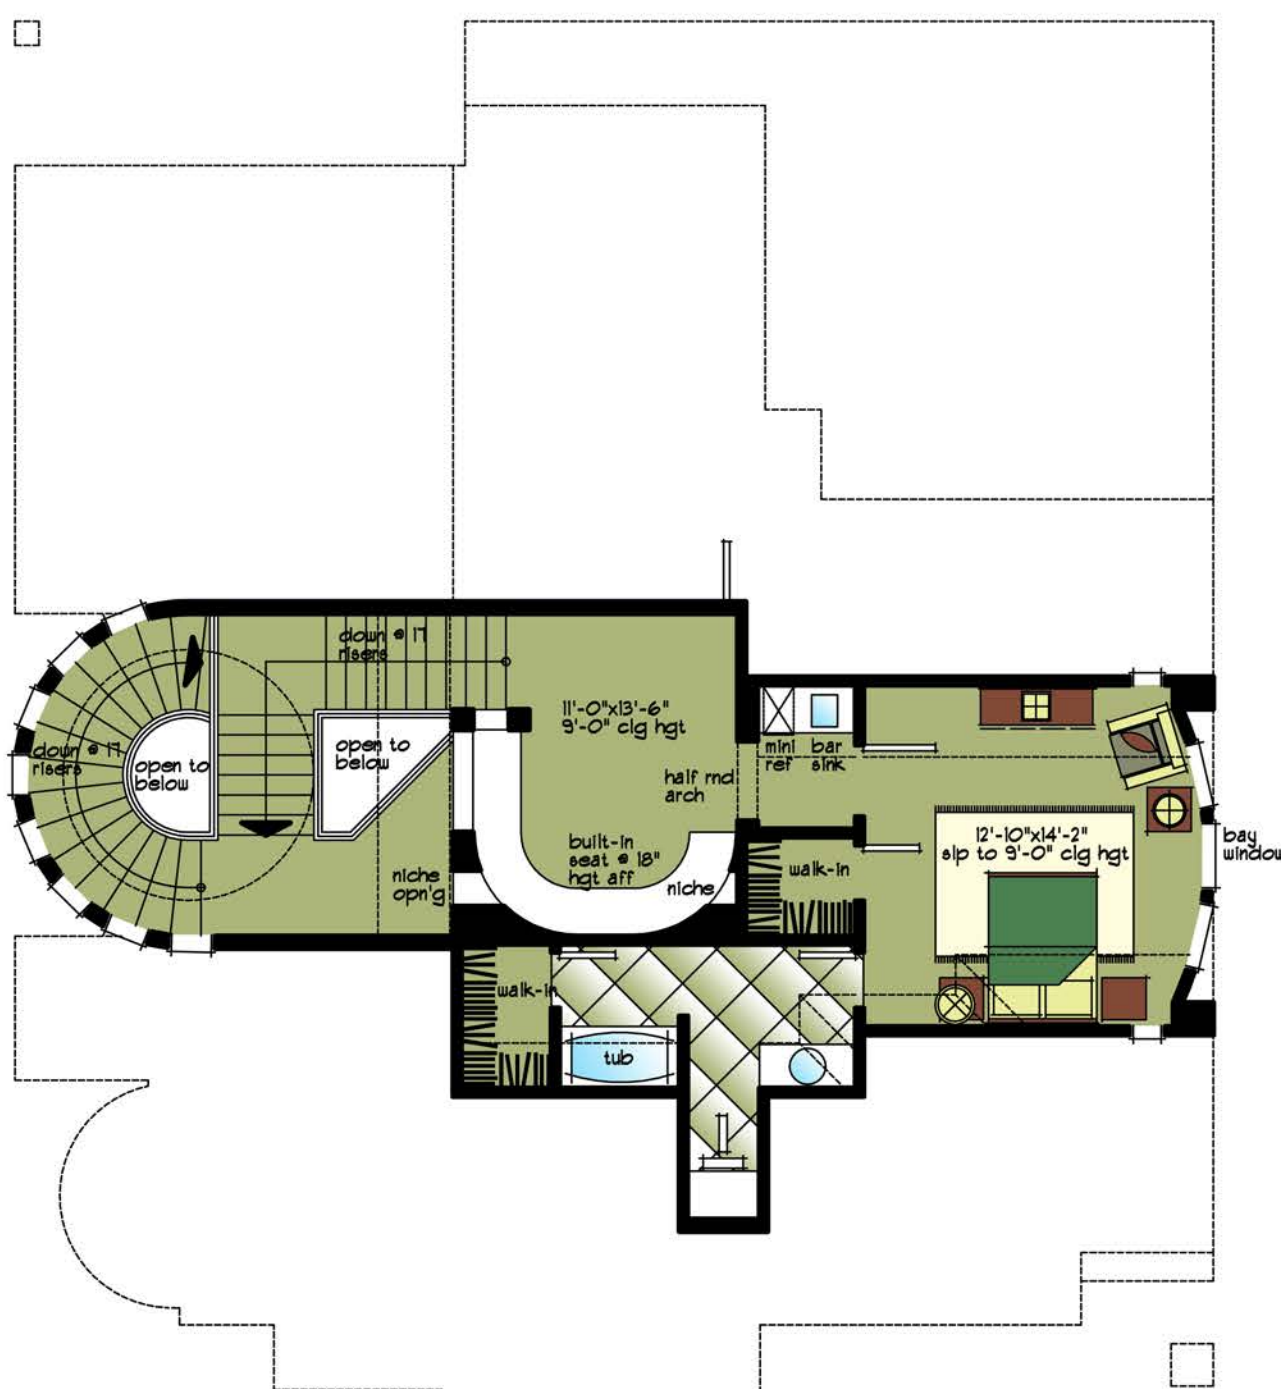

C.1 1 flr plan standard 3524 sq ft

C.1 2 flr plan standard 3524 sq ft

C.1 3 flr plan game room/bedroom • 3rd floor 4080 sq ft